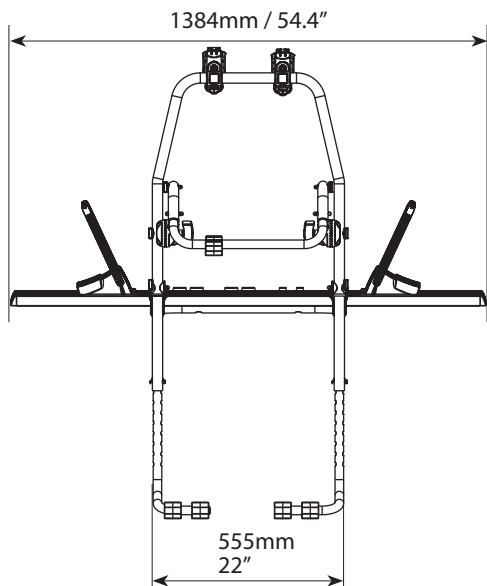

STAND UP

Watch video

Stand up 2

2X OR E-bike 1x
max 30kg / 66lb

Stand up 3

3X OR E-bike 2x
max 45kg / 99lb

IT) Portabici posteriore con struttura in acciaio e corsie in alluminio. Richiudibile e semplice da montare sul retro dell'auto. Disponibile in due versioni per 2 o 3 bici.

EN) Rear bike carrier with steel frame and aluminium rails. Foldable and easy to install on the car's hatch. Available in two models for 2 or 3 bikes.

Stand Up 2
Art. 000063400000

Stand Up 3
Art. 000063500000

STAND UP 2 / STAND UP 3

STAND UP 2

STAND UP 3

STAND UP 2	
Art.	000063400000
	12,2kg/27lb
Materiale Material Matière	Alluminio e acciaio Aluminium and steel Aluminium und Stahl Aluminio y acero Aluminium et acier
	max 30kg / 66lb
	x
	Optional Art.000026400000
Max	2
Fat bike	x
E-bike	1 (max 25kg/55lb)

STAND UP 3	
Art.	000063500000
	12,7kg/28lb
Materiale Material Matière	Alluminio e acciaio Aluminium and steel Aluminium und Stahl Aluminio y acero Aluminium et acier
	max 45kg / 99lb
	x
	Optional Art.000026400000
Max	3
Fat bike	x
E-bike	2 (max 22kg/48.5lb)