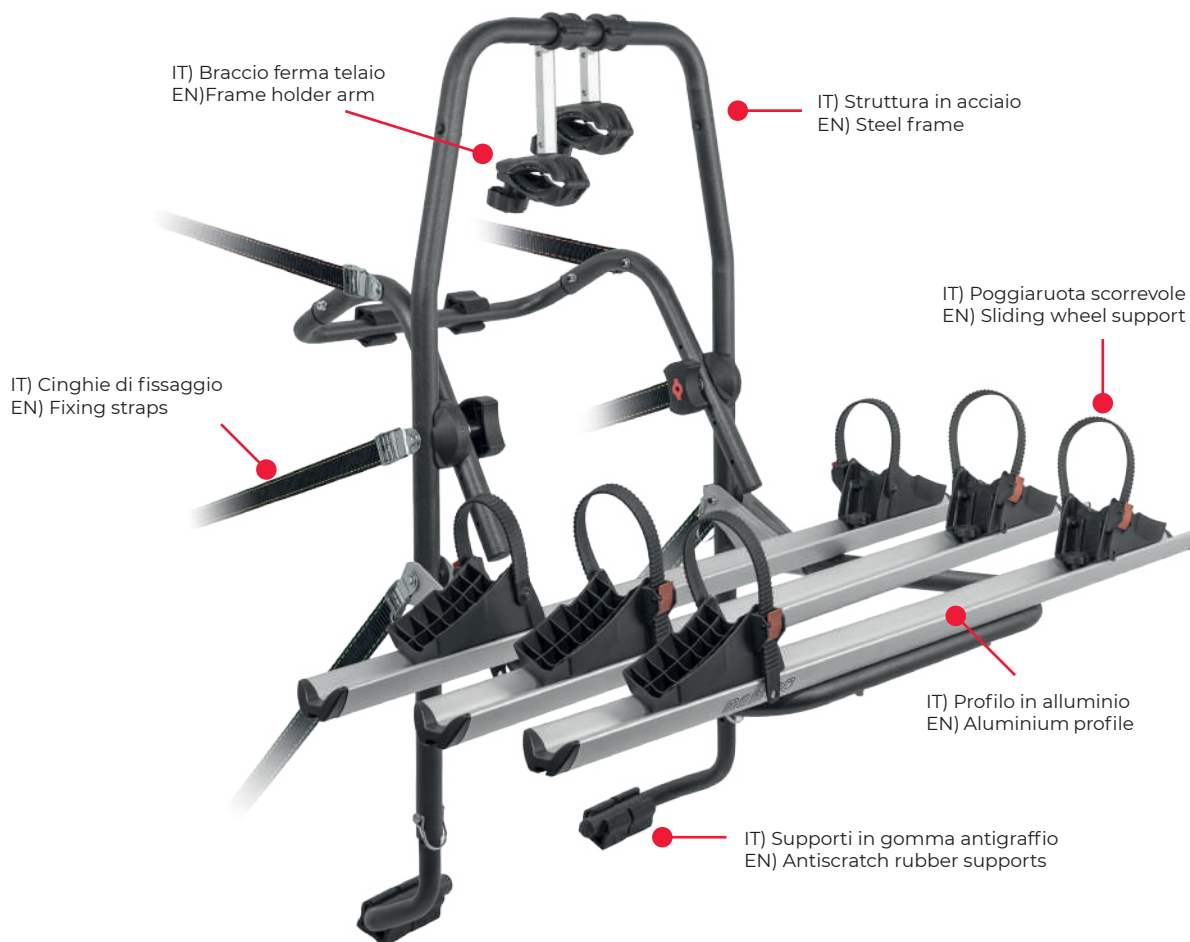

STAND UP

Watch video

Stand up 2

2X OR E-bike 1x
max 30kg / 66lb

Stand up 3

3X OR E-bike 2x
max 45kg / 99lb

IT) Portabici posteriore con struttura in acciaio e corsie in alluminio. Richiudibile e semplice da montare sul retro dell'auto. Disponibile in due versioni per 2 o 3 bici.

EN) Rear bike carrier with steel frame and aluminium rails. Foldable and easy to install on the car's hatch. Available in two models for 2 or 3 bikes.

Stand Up 2
Art. 000063400000

Stand Up 3
Art. 000063500000

STAND UP 2 / STAND UP 3

STAND UP 2

STAND UP 3

STAND UP 2	
Art.	000063400000
	12,2kg/27lb
Materiale Material Matière	Alluminio e acciaio Aluminium and steel Aluminium und Stahl Aluminio y acero Aluminium et acier
	max 30kg / 66lb
	x
	Optional Art.000026400000
Max	2
Fat bike	x
E-bike	1 (max 25kg/55lb)

STAND UP 3	
Art.	000063500000
	12,7kg/28lb
Materiale Material Matière	Alluminio e acciaio Aluminium and steel Aluminium und Stahl Aluminio y acero Aluminium et acier
	max 45kg / 99lb
	x
	Optional Art.000026400000
Max	3
Fat bike	x
E-bike	2 (max 22kg/48.5lb)