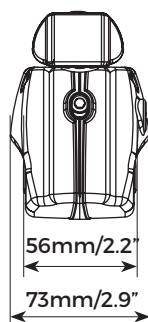

# SHERMAN SHERMAN BLACK

COMPLIANT WITH  
DIN 75302:1991

CITY CRASH  
TESTED ✓

IT) Barra da tetto in alluminio per veicoli con raised rails dotata di sistema antifurto. Fornita interamente montata insieme agli strumenti necessari per un'installazione rapida e semplice.

EN) Aluminium roof bars for cars with raised rails, equipped with antitheft system, completely mounted, along with all required tools for a quick and easy installation.

IT) Verificare la compatibilità con il proprio veicolo su [www.menabocaraccessories.com](http://www.menabocaraccessories.com)  
EN) Check the compatibility with your vehicle on [www.menabocaraccessories.com](http://www.menabocaraccessories.com)

Sherman	Art. 000095900000
Sherman black	Art. 000122800000
Sherman XL	Art. 000094700000
Sherman XL black	Art. 000122900000

Art.	Sherman	000095900000
	Sherman black	000122800000
	Sherman XL	000094700000
	Sherman XL black	000122900000
	Sherman Sherman Black	3,3kg / 7.3lb
	Sherman XL Sherman XL Black	3.5kg / 7.7lb
Materiale Material Matière	Alluminio Aluminium Aluminio	
	MAX LOAD	max 90kg/198lb
		✓