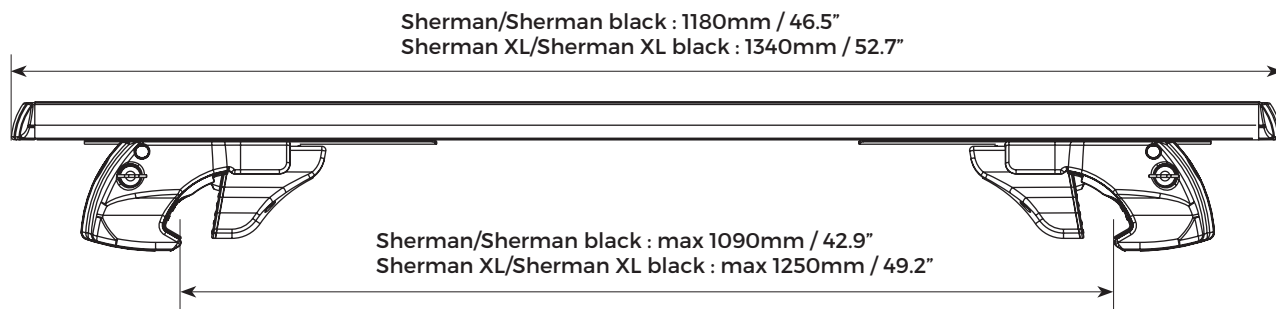

# SHERMAN SHERMAN BLACK

COMPLIANT WITH  
DIN 75302:1991

CITY CRASH  
TESTED ✓

IT) Barra da tetto in alluminio per veicoli con raised rails dotata di sistema antifurto. Fornita interamente montata insieme agli strumenti necessari per un'installazione rapida e semplice.

EN) Aluminium roof bars for cars with raised rails, equipped with antitheft system, completely mounted, along with all required tools for a quick and easy installation.

IT) Verificare la compatibilità con il proprio veicolo su [www.menabocaraccessories.com](http://www.menabocaraccessories.com)  
EN) Check the compatibility with your vehicle on [www.menabocaraccessories.com](http://www.menabocaraccessories.com)

Sherman	Art. 000095900000
Sherman black	Art. 000122800000
Sherman XL	Art. 000094700000
Sherman XL black	Art. 000122900000

Art.	Sherman	000095900000
	Sherman black	000122800000
	Sherman XL	000094700000
	Sherman XL black	000122900000
	Sherman Sherman Black	3,3kg / 7.3lb
	Sherman XL Sherman XL Black	3.5kg / 7.7lb
Materiale Material Matière	Alluminio Aluminium Aluminio	
	MAX LOAD	max 90kg/198lb
		✓