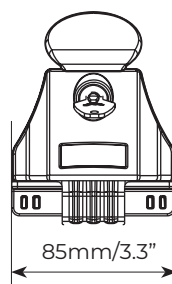

Tiger silver	Art.000084900000
Tiger XL silver	Art.000085000000
Tiger black	Art.000085900000
Tiger XL black	Art.000086000000

Flush rails

Raised rails

Tiger silver	Art.000084900000	
Tiger black	Art.000085900000	
Tiger XL silver	Art.000085000000	
Tiger XL black	Art.000086000000	
 Peso prodotto Product weight	Tiger silver / Tiger black	3,9kg / 8.6lb
	Tiger XL silver / Tiger XL black	4,2kg / 9.2lb
Materiale Material	Alluminio Aluminium	
 Portata massima Max load	max 75kg/165lb	
 Serratura antifurto Anti-theft lock	Tiger silver / Tiger XL silver	✓
	Tiger black / Tiger XL black	Optional kit: 000084800000
 Tetti auto compatibili Compatible vehicle roof types	Raised rails	✓
	Flush rails	✓
	Smooth roof	x
	Fixed points	x