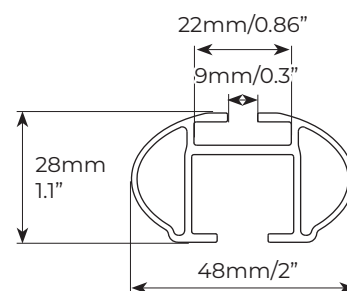

Tiger silver	Art.000084900000
Tiger XL silver	Art.000085000000
Tiger black	Art.000085900000
Tiger XL black	Art.000086000000

Flush rails

Raised rails

Tiger silver	Art.000084900000	
Tiger black	Art.000085900000	
Tiger XL silver	Art.000085000000	
Tiger XL black	Art.000086000000	
 Peso prodotto Product weight	Tiger silver / Tiger black	3,9kg / 8.6lb
	Tiger XL silver / Tiger XL black	4,2kg / 9.2lb
Materiale Material	Alluminio Aluminium	
 Portata massima Max load	max 75kg/165lb	
 Serratura antifurto Anti-theft lock	Tiger silver / Tiger XL silver	✓
	Tiger black / Tiger XL black	Optional kit: 000084800000
 Tetti auto compatibili Compatible vehicle roof types	Raised rails	✓
	Flush rails	✓
	Smooth roof	x
	Fixed points	x