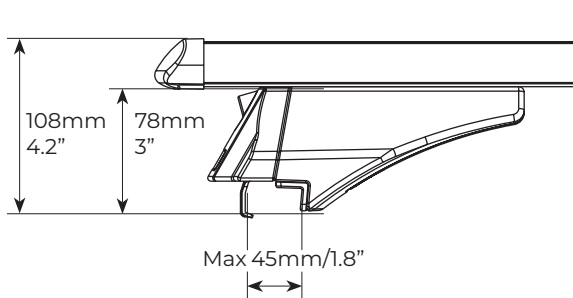

Tiger silver	Art.000084900000
Tiger XL silver	Art.000085000000
Tiger black	Art.000085900000
Tiger XL black	Art.000086000000

Flush rails

Raised rails

Tiger silver	Art.000084900000	
Tiger black	Art.000085900000	
Tiger XL silver	Art.000085000000	
Tiger XL black	Art.000086000000	
 Peso prodotto Product weight	Tiger silver / Tiger black	3,9kg / 8.6lb
	Tiger XL silver / Tiger XL black	4,2kg / 9.2lb
Materiale Material	Alluminio Aluminium	
 Portata massima Max load	max 75kg/165lb	
 Serratura antifurto Anti-theft lock	Tiger silver / Tiger XL silver	✓
	Tiger black / Tiger XL black	Optional kit: 000084800000
 Tetti auto compatibili Compatible vehicle roof types	Raised rails	✓
	Flush rails	✓
	Smooth roof	x
	Fixed points	x