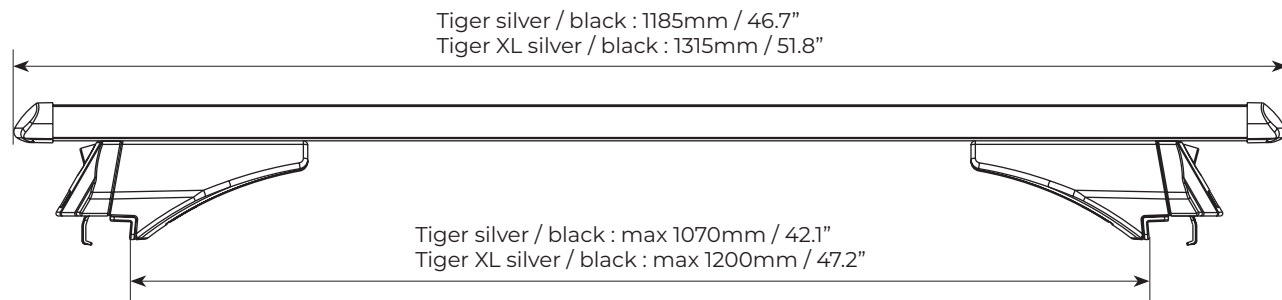

COMPLIANT WITH  
DIN 75302:2019

TESTED  
CITY CRASH ✓

Barre da tetto in alluminio con profili anodizzati silver o black. Provviste di scanalatura per il montaggio rapido degli accessori tramite viti a "T" e gomma anti-fischio. Serratura antifurto di serie nella versione silver, opzionale nella versione black. Disponibili in 2 lunghezze.

Roof bars with a distinctive design, with wide and flat aluminium profile, for improved aerodynamics, they can be fitted with noise reduction kit. Provided with groove for quick mounting of accessories by means of "T" screws. Standard anti-theft lock in the silver version, optional in the black version. Available in 2 lengths.

Tiger silver	Art.000084900000
Tiger XL silver	Art.000085000000
Tiger black	Art.000085900000
Tiger XL black	Art.000086000000

Flush rails

Raised rails

Tiger silver	Art.000084900000	
Tiger black	Art.000085900000	
Tiger XL silver	Art.000085000000	
Tiger XL black	Art.000086000000	
 Peso prodotto Product weight	Tiger silver / Tiger black	3,9kg / 8.6lb
	Tiger XL silver / Tiger XL black	4,2kg / 9.2lb
Materiale Material	Alluminio Aluminium	
 Portata massima Max load	max 75kg/165lb	
 Serratura antifurto Anti-theft lock	Tiger silver / Tiger XL silver	✓
	Tiger black / Tiger XL black	Optional kit: 000084800000
 Tetti auto compatibili Compatible vehicle roof types	Raised rails	✓
	Flush rails	✓
	Smooth roof	x
	Fixed points	x