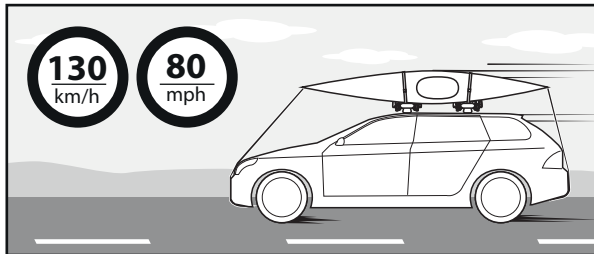

F.lli Menabò S.r.l.
Via 8 Marzo, 3
42025 Cavriago (RE) Italy
e-mail: customer-care@flli-menabo.it
www.menabocaraccessories.com

Cod. Istr. 500029800001
Data 28/09/2020

Product registration EU:

- IT) eu.menabocaraccessories.com/ita/product-support-ita
- EN) eu.menabocaraccessories.com/eng/product-support-eng
- DE) eu.menabocaraccessories.com/deu/product-support-deu
- FR) eu.menabocaraccessories.com/fra/product-support-fra
- ES) eu.menabocaraccessories.com/esp/product-support-esp

Product registration US/CA:

- EN) us.menabocaraccessories.com/en/product-support
- FR) us.menabocaraccessories.com/fr/support-produit
- ES) us.menabocaraccessories.com/es/soporte-de-producto

www.menabocaraccessories.com

Name

Surname

Email

Telephone

Serial number

Product name

[Sign in](#)