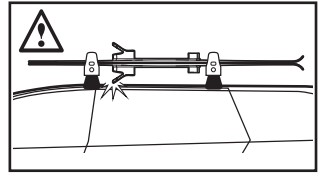

3

x2

		+		+		MAX 6kg / 13.2lb	OR		MAX 6kg / 13.2lb
Iceberg	x		1,4kg 3.1 lb		x4			x2	
MAX 24kg / 53 lb									

Product registration EU:

IT) eu.menabocaraccessories.com/ita/product-support-ita
EN) eu.menabocaraccessories.com/eng/product-support-eng
DE) eu.menabocaraccessories.com/deu/product-support-deu
FR) eu.menabocaraccessories.com/fra/product-support-fra
ES) eu.menabocaraccessories.com/esp/product-support-esp