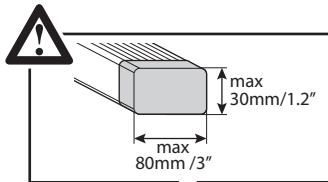

MEPABO

free time on the move

ICEBERG

Optional kit 000084700000

IT Istruzioni di montaggio

ET Paigaldusjuhend

PT Instruções de Montagem

EN Fitting instructions

FI Asennusohje

RO Instrucțiuni de montare

DE Montageanleitung

HR Uputa za sastavljanje

RU Инструкции по установке

FR Instructions de montage

HU A felszerelés módja

SK Návod na montáž

ES Instrucciones de montaje

LT Pritvirtinimo instrukcijos

SL Navodila za pritrjevanje

BG инструкции за сглобяване

LV Stiprināšanas instrukcija

SV Monteringsanvisning

CS Návod na montáž

NL Instrukcja montażu

TK Uydurma talimat

DA Monteringsvejledning

NO Monteringsveiledning

ZH 裝修指導

EL Οδηγίες συναρμολόγησης

PL Instrukcja montażu

AR تعليمات التجميع

x2

1

N.	[IT]Componenti (Inclusi) [EN]Components (Included) [FR]Composants (Comprises) [DE]Die Komponenten (im Lieferumfang enthalten) [ES]Componentes (Incluido)	Q.
3	M6x55	8
4		4
6	M6	8
9		4
11	M6X60	4