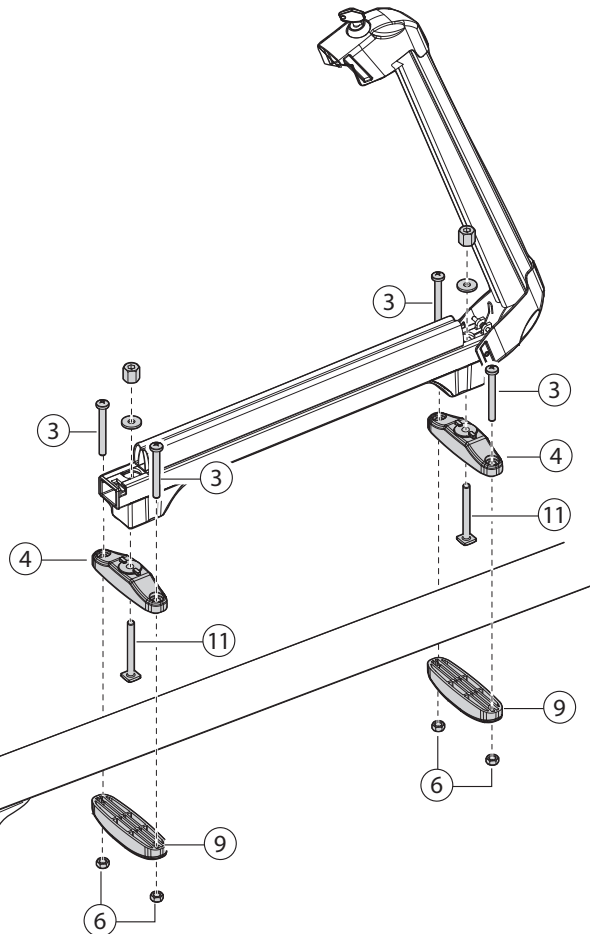

MEPABO

free time on the move

ICEBERG

Optional kit 000084700000

IT Istruzioni di montaggio

ET Paigaldusjuhend

PT Instruções de Montagem

EN Fitting instructions

FI Asennusohje

RO Instrucțiuni de montare

DE Montageanleitung

HR Uputa za sastavljanje

RU Инструкции по установке

FR Instructions de montage

HU A felszerelés módja

SK Návod na montáž

ES Instrucciones de montaje

LT Pritvirtinimo instrukcijos

SL Navodila za pritrjevanje

BG инструкции за сглобяване

LV Stiprināšanas instrukcija

SV Monteringsanvisning

CS Návod na montáž

NL Instrukcja montażu

TK Uydurma talimat

DA Monteringsvejledning

NO Monteringsveiledning

ZH 裝修指導

EL Οδηγίες συναρμολόγησης

PL Instrukcja montażu

AR تعليمات التجميع

x2

1

N.	[IT]Componenti (Inclusi) [EN]Components (Included) [FR]Composants (Comprises) [DE]Die Komponenten (im Lieferumfang enthalten) [ES]Componentes (Incluido)	Q.
3	M6x55	8
4		4
6	M6	8
9		4
11	M6X60	4