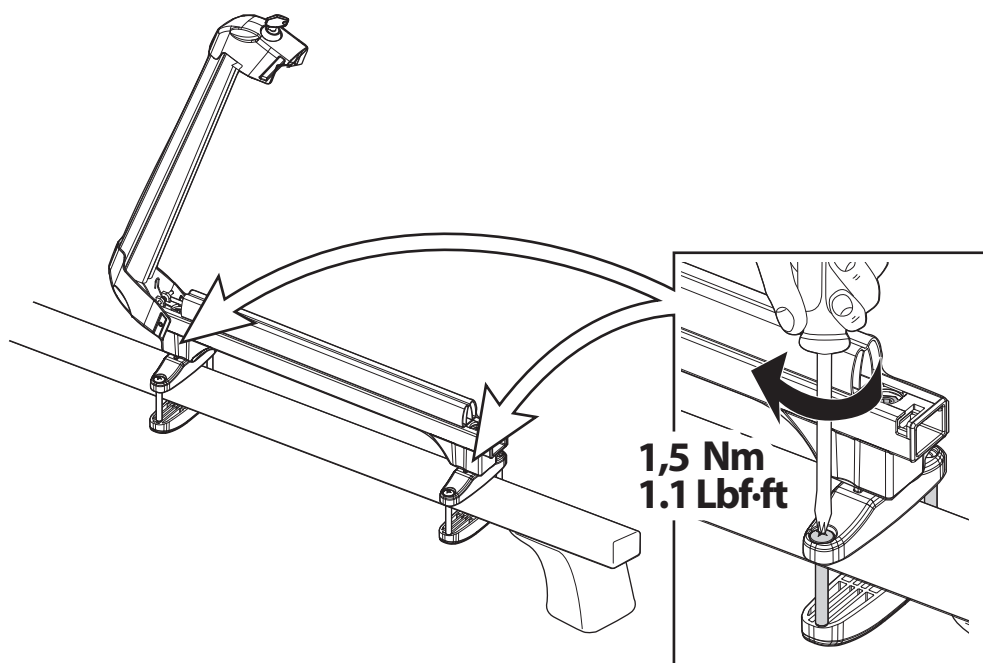

3

x2

		+		+		MAX 6kg / 13.2lb	OR		MAX 6kg / 13.2lb
Iceberg	x		1,4kg 3.1 lb		x4			x2	
MAX 24kg / 53 lb									

Product registration EU:

IT) eu.menabocaraccessories.com/ita/product-support-ita
EN) eu.menabocaraccessories.com/eng/product-support-eng
DE) eu.menabocaraccessories.com/deu/product-support-deu
FR) eu.menabocaraccessories.com/fra/product-support-fra
ES) eu.menabocaraccessories.com/esp/product-support-esp