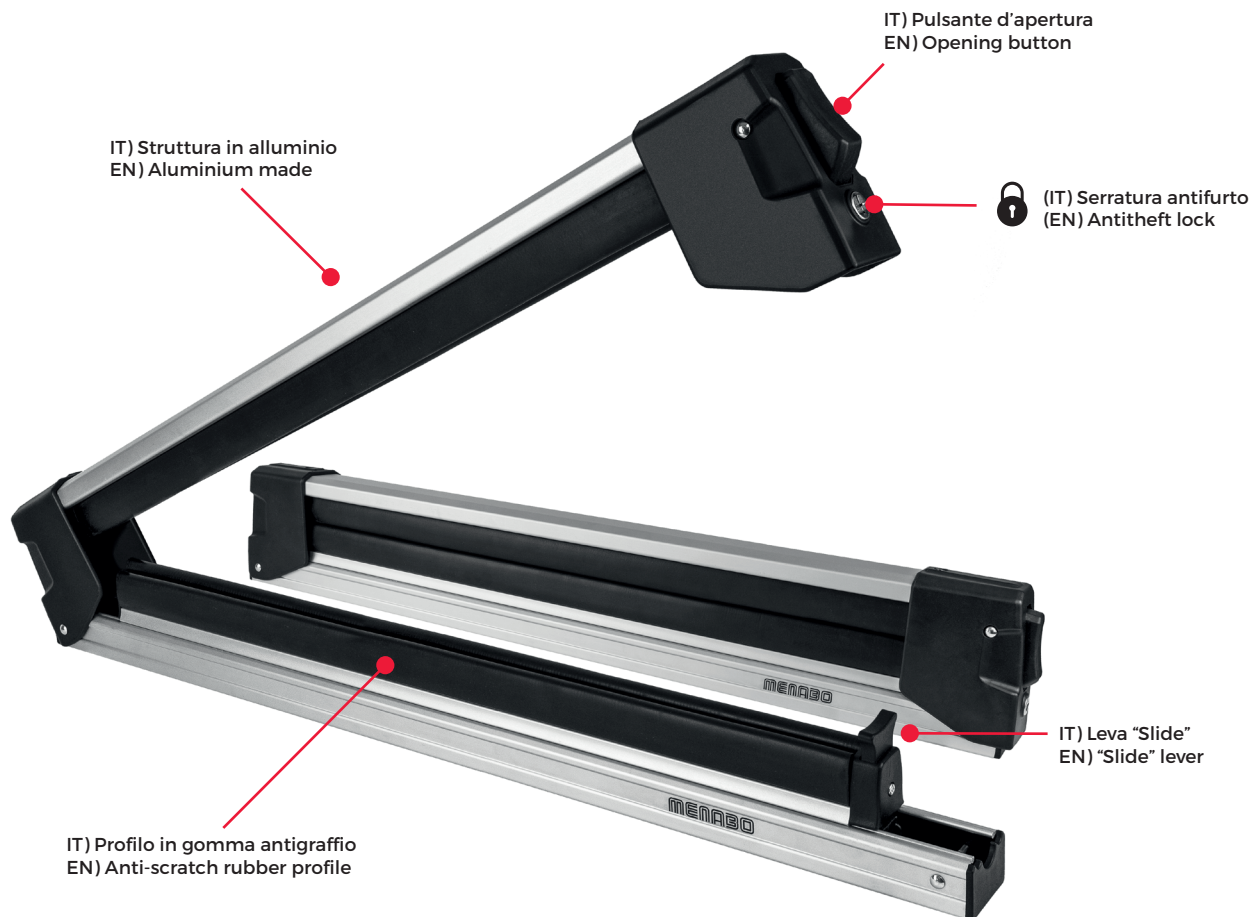

YELO

Watch video

COMPLIANT WITH
ISO/PAS 11154:2006

CITY CRASH
TESTED ✓

INCLUDED

6X

4X

IT) Portasci in alluminio progettato per trasportare 6 paia di sci o 4 snowboard. Equipaggiato con una base scorrevole per agevolare il carico o lo scarico degli sci o snowboard. Fissaggio semplice alle barre tramite t-system e sistema antifurto in dotazione.

EN) Aluminium ski rack conceived for six pairs of skis, or four snowboards. It is equipped with a sliding base to facilitate the loading and unloading of skis and snowboards. It can be easily installed on the roof bars by means of standard T-system and features an antitheft lock.

Art.00011600000